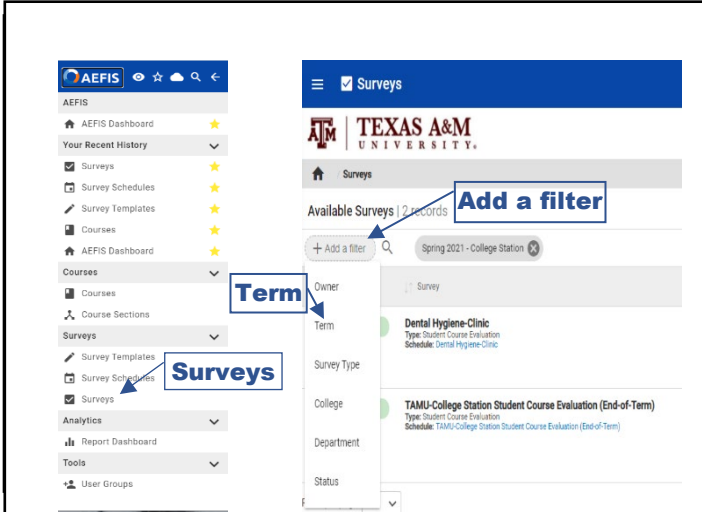

How to View Partial Terms in AEFIS

Follow These Simple Steps

1. Login to AEFIS at <https://tamu.aefis.net> and authenticate via CAS. Select **Surveys** using the AEFIS menu and **Add a filter** using **Term** (i.e., Spring 2021-College Station).

2. Click **View** to see the current survey for TAMU-College Station Student Course Evaluation (i.e., Spring 2021-College Station).

3. Click **Settings** to view a list of all Partial Terms for the term selected.

4. Use this screen to monitor partial term Survey Start and Survey End dates.

How to View Partial Terms in AEFIS - Continued

The screenshot shows the 'Surveys' page in AEFIS. The page has a blue header with a 'RESTORE SESSION' button. Below the header is a table of surveys. The table has two columns: 'Survey Name' and 'Term'. The survey names include 'College Station-Sciences Introduction-002', 'College Station-CLAS Introduction-001', 'College Station-Study Abroad 1', 'College Station-Business Introduction 2', 'College Station-CPE 2', 'College Station-ALC- No Web Reg or Drop', 'College Station-School of Law Introduction 7', 'College Station-Pharmacy Introduction-PHD', 'College Station-Business Introduction-005', and 'College Station-Business Intro'. The term '202111-002' is listed for each survey. A search filter 'BU5' is entered in the search bar, and the results are filtered to show only the survey 'College Station-Business Intro'.