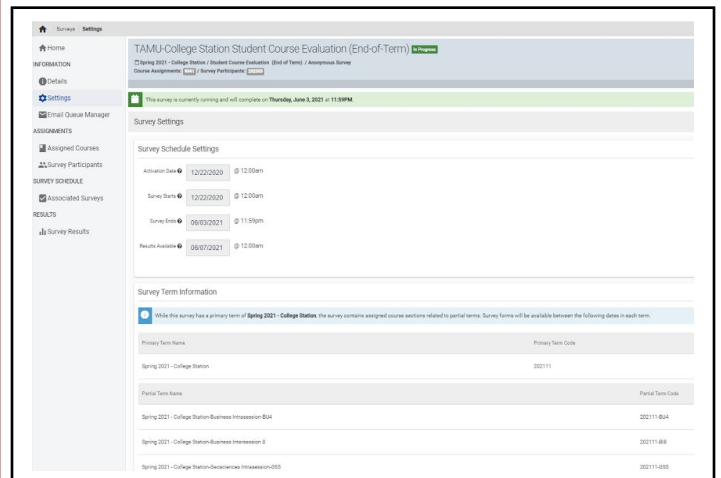

How to View Partial Terms in AEFIS

Follow These Simple Steps

1. Login to AEFIS at <https://tamu.aefis.net> and authenticate via CAS. Select **Surveys** using the AEFIS menu and **Add a filter** using **Term** (i.e., Spring 2021-College Station).

2. Click **View** to see the current survey for TAMU-College Station Student Course Evaluation (i.e., Spring 2021-College Station).

3. Click **Settings** to view a list of all Partial Terms for the term selected.

4. Use this screen to monitor partial term Survey Start and Survey End dates.

How to View Partial Terms in AEFIS - Continued

The screenshot shows the 'Surveys' page in AEFIS. The page has a blue header with a 'RESTORE SESSION' button. Below the header is a table of surveys. The table has two columns: 'Survey Name' and 'Term'. The survey names include 'College Station-Sciences Introduction-002', 'College Station-CLAS Introduction-001', 'College Station-Study Abroad 1', 'College Station-Business Introduction 2', 'College Station-CPE 2', 'College Station-ALC- No Web Reg or Drop', 'College Station-School of Law Introduction 7', 'College Station-Pharmacy Introduction-PHD', 'College Station-Business Introduction-005', and 'College Station-Business Intro'. The term '202111-002' is listed for each survey. A search filter 'BU5' is entered in the search bar, and the results are filtered to show only the survey 'College Station-Business Intro'.