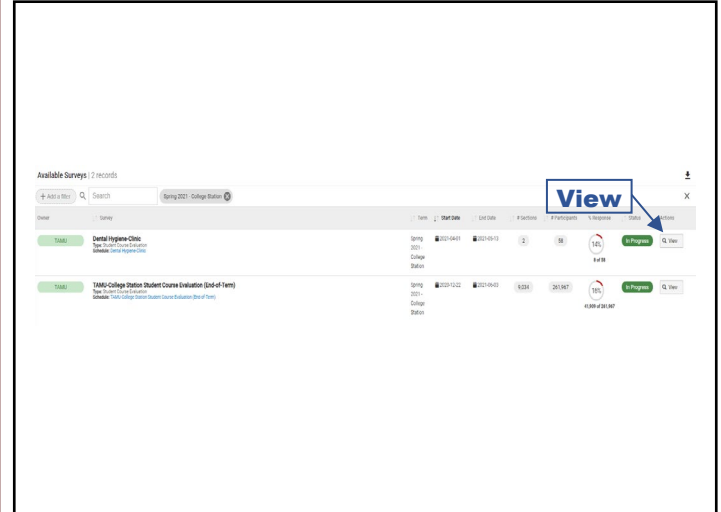

How to View Partial Terms in AEFIS

Follow These Simple Steps

1. Login to AEFIS at <https://tamu.aefis.net> and authenticate via CAS. Select **Surveys** using the AEFIS menu and **Add a filter** using **Term** (i.e., Spring 2021-College Station).

2. Click **View** to see the current survey for TAMU-College Station Student Course Evaluation (i.e., Spring 2021-College Station).

3. Click **Settings** to view a list of all Partial Terms for the term selected.

4. Use this screen to monitor partial term Survey Start and Survey End dates.

How to View Partial Terms in AEFIS - Continued

The screenshot shows the 'Surveys' page in AEFIS. The page has a blue header with a 'RESTORE SESSION' button. Below the header is a table of surveys. The table has two columns: 'Survey Name' and 'Term'. The survey names include 'College Station-Sciences Introduction-002', 'College Station-CLAS Introduction-001', 'College Station-Study Abroad 1', 'College Station-Business Introduction 2', 'College Station-CPE 2', 'College Station-ALC- No Web Reg or Drop', 'College Station-School of Law Introduction 7', 'College Station-Pharmacy Introduction-PHD', 'College Station-Business Introduction-005', and 'College Station-Business Intro'. The term '202111-002' is listed for each survey. A search filter 'BU5' is entered in the search bar, and the results are filtered to show only the survey 'College Station-Business Intro'.