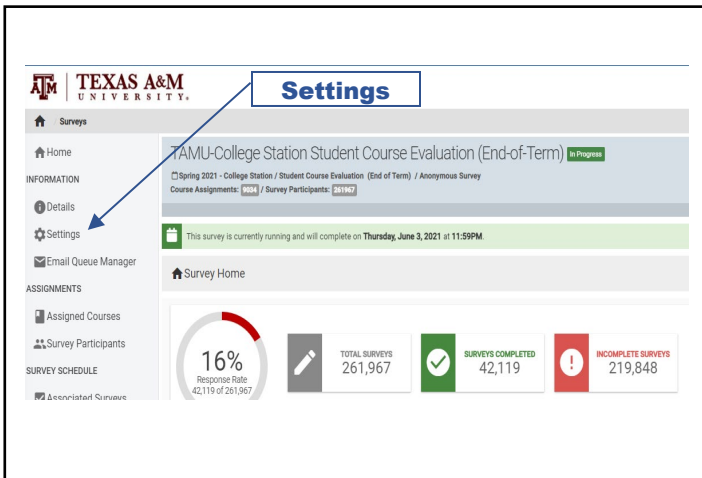

How to View Partial Terms in AEFIS

Follow These Simple Steps

1. Login to AEFIS at <https://tamu.aefis.net> and authenticate via CAS. Select **Surveys** using the AEFIS menu and **Add a filter** using **Term** (i.e., Spring 2021-College Station).

2. Click **View** to see the current survey for TAMU-College Station Student Course Evaluation (i.e., Spring 2021-College Station).

3. Click **Settings** to view a list of all Partial Terms for the term selected.

4. Use this screen to monitor partial term Survey Start and Survey End dates.

How to View Partial Terms in AEFIS - Continued

The screenshot shows the 'Surveys' page in AEFIS. The page has a blue header with a 'RESTORE SESSION' button. Below the header is a table of surveys. The table has two columns: 'Survey Name' and 'Term'. The survey names include 'College Station-Sciences Introduction-002', 'College Station-CLAS Introduction-001', 'College Station-Study Abroad 1', 'College Station-Business Introduction 2', 'College Station-CPE 2', 'College Station-ALC- No Web Reg or Drop', 'College Station-School of Law Introduction 7', 'College Station-Pharmacy Introduction-PHD', 'College Station-Business Introduction-005', and 'College Station-Business Intro'. The term '202111-002' is listed for each survey. A search filter 'BU5' is entered in the search bar, and the results are filtered to show only the survey 'College Station-Business Intro'.